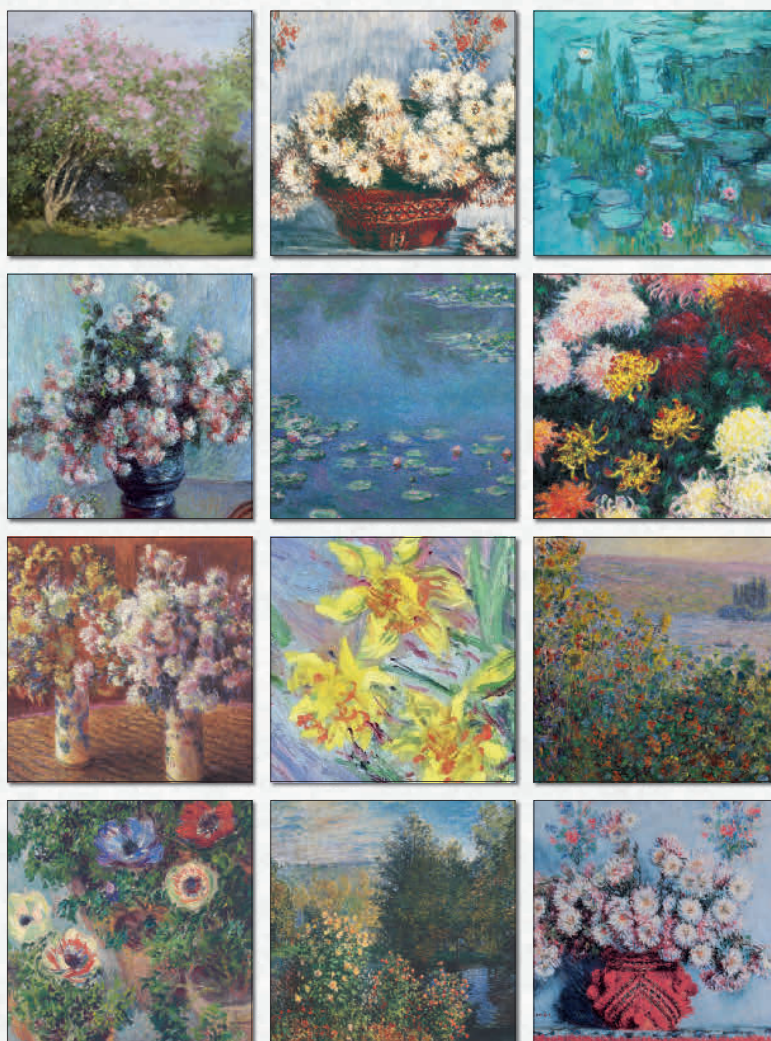

AUGUST
AUGUST AUGUST AUGUST AUGUST AUGUST AUGUST AUGUST

EXPRESSIO-/ IMPRESSIONISM

30 x 30 cm / 11,8 x 11,8 inch

ORDER NO. 240538

SUNDAY	MONDAY	TUESDAY	WEDNESDAY	THURSDAY	FRIDAY	SATURDAY
DOMENICA	LUNEDÌ	MARTEDÌ	MERCOLEDÌ	GIOVEDÌ	VENERDÌ	SABATO
						1
2	3	4	5	6	7	8
9	10	11	12	13	14	15
16	17	18	19	20	21	22
23	24	25	26	27	28	29
30						

JUNE
KUN KUN JUNE ILLUSTRATION MONO-COLOR 100%

ORDER NO. 240507

CLAUDE MONET
A Walk in the Country
Eine Landpartie
Une Promenade

ORDER NO. 240506

CLAUDE MONET

ORDER NO. 240524

SUNDAY	MONDAY	TUESDAY	WEDNESDAY	THURSDAY	FRIDAY	SATURDAY
1	2	3	4	5	6	7
8	9	10	11	12	13	14
15	16	17	18	19	20	21
22	23	24	25	26	27	28
29	30	31				