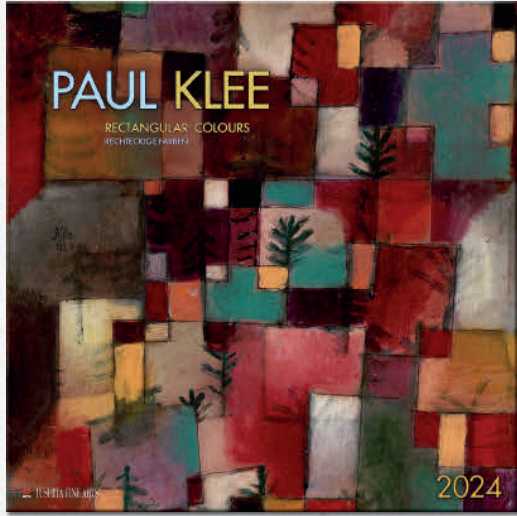

JUNE
 JUN KUN JUNE ICHIMO-KUNO-CHUWAJI TOR

9 783959 292719

ORDER NO. 240504

PAUL KLEE
Rectangular colours

9 783959 292726

ORDER NO. 240532

PAUL KLEE
Polychromatic poetry

ORDER NO. 240533