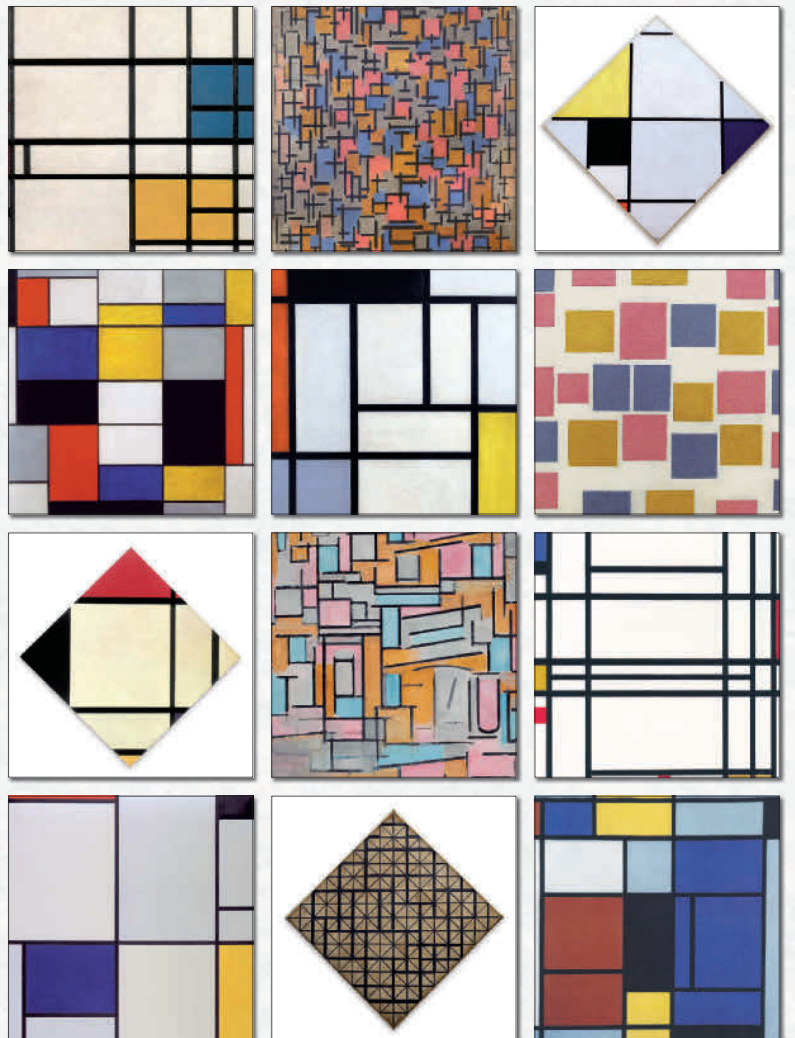

SUNDAY	MONDAY	TUESDAY	WEDNESDAY	THURSDAY	FRIDAY	SATURDAY
日曜日 NICHO	月曜日 ITSU	火曜日 HI	水曜日 MI	木曜日 KE	金曜日 KIN	土曜日 DO
日曜日 SUNDAY	月曜日 MONDAY	火曜日 TUESDAY	水曜日 WEDNESDAY	木曜日 THURSDAY	金曜日 FRIDAY	土曜日 SATURDAY
	1	2	3	4	5	6
7	8	9	10	11	12	13
14	15	16	17	18	19	20
21	22	23	24	25	26	27
28	29	30	31			

JULY
MONDAY JULY 1 2024