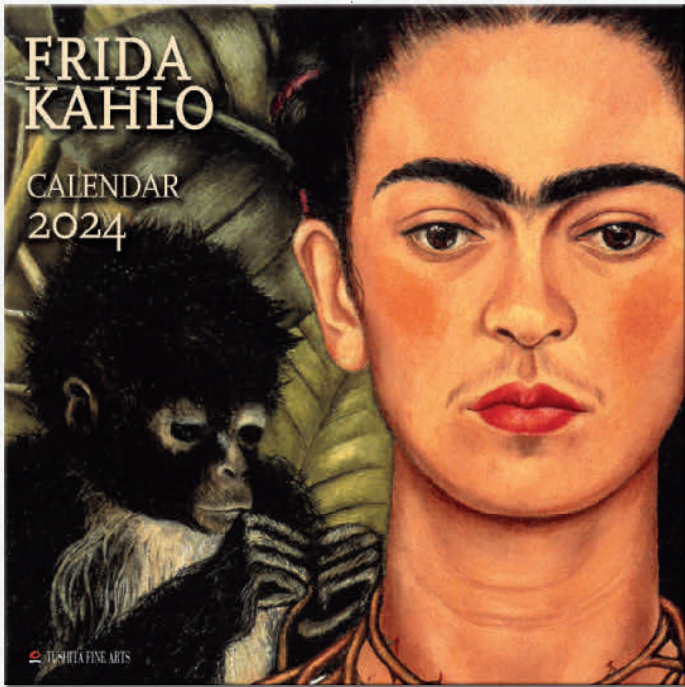

FRIDA
KAHLO

CALENDAR
2024

TOSHITA FINE ARTS

9 783959 292641

ORDER NO. 240502