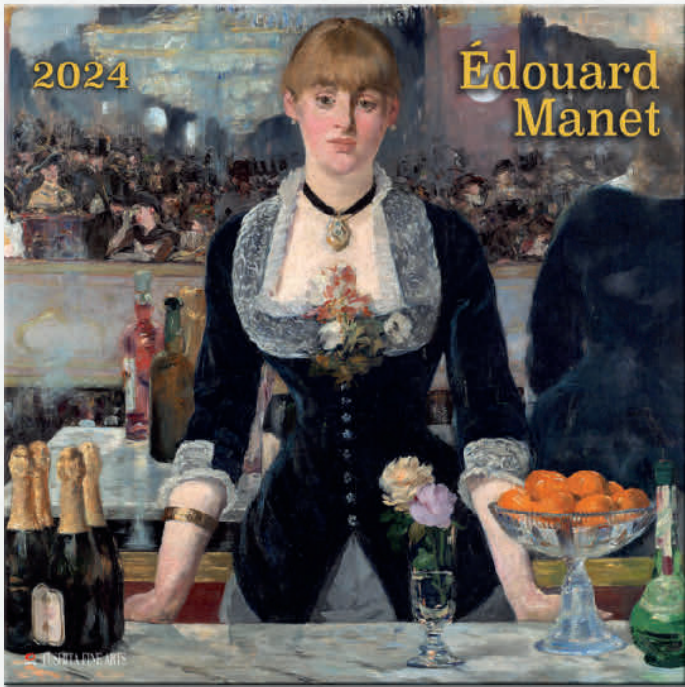

ORDER NO. 240546

SUNDAY	MONDAY	TUESDAY	WEDNESDAY	THURSDAY	FRIDAY	SATURDAY
1	2	3	4	5	6	7
8	9	10	11	12	13	14
15	16	17	18	19	20	21
22	23	24	25	26	27	28
29	30					

JUNE

MONDAY: 1, 8, 15, 22, 29
TUESDAY: 2, 9, 16, 23, 30
WEDNESDAY: 3, 10, 17, 24
THURSDAY: 4, 11, 18, 25
FRIDAY: 5, 12, 19, 26
SATURDAY: 6, 13, 20, 27