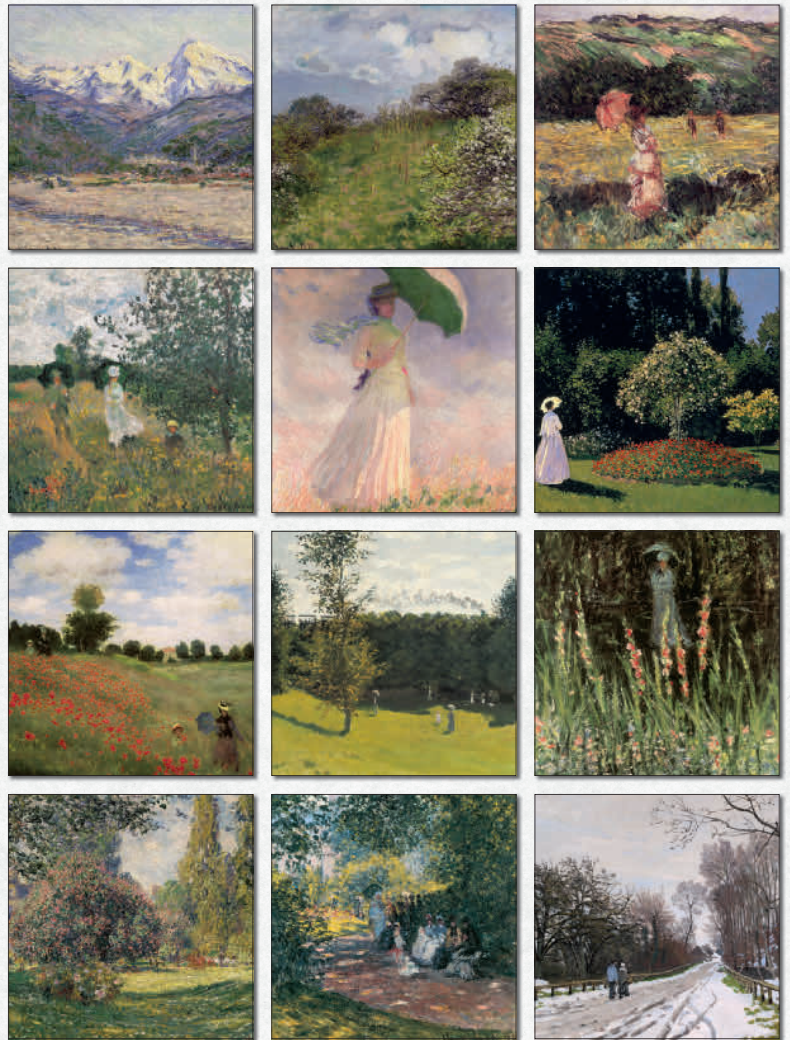

AUGUST
AUGUST AUGUST AUGUST AUGUST AUGUST AUGUST AUGUST

EXPRESSIO-/ IMPRESSIONISM

30 x 30 cm / 11,8 x 11,8 inch

ORDER NO. 240538

SUNDAY	MONDAY	TUESDAY	WEDNESDAY	THURSDAY	FRIDAY	SATURDAY
DOMENICA	LUNEDÌ	MARTEDÌ	MERCOLEDÌ	GIOVEDÌ	VENERDÌ	SABATO
						1
2	3	4	5	6	7	8
9	10	11	12	13	14	15
16	17	18	19	20	21	22
23	24	25	26	27	28	29
30						

JUNE
KUN KUN JUNE ILLUSTRATION MONO-COLOR 100%

ORDER NO. 240507

CLAUDE MONET
A Walk in the Country
Eine Landpartie
Une Promenade

ORDER NO. 240506

CLAUDE MONET

ORDER NO. 240524

SUNDAY	MONDAY	TUESDAY	WEDNESDAY	THURSDAY	FRIDAY	SATURDAY
1	2	3	4	5	6	7
8	9	10	11	12	13	14
15	16	17	18	19	20	21
22	23	24	25	26	27	28
29	30	31				