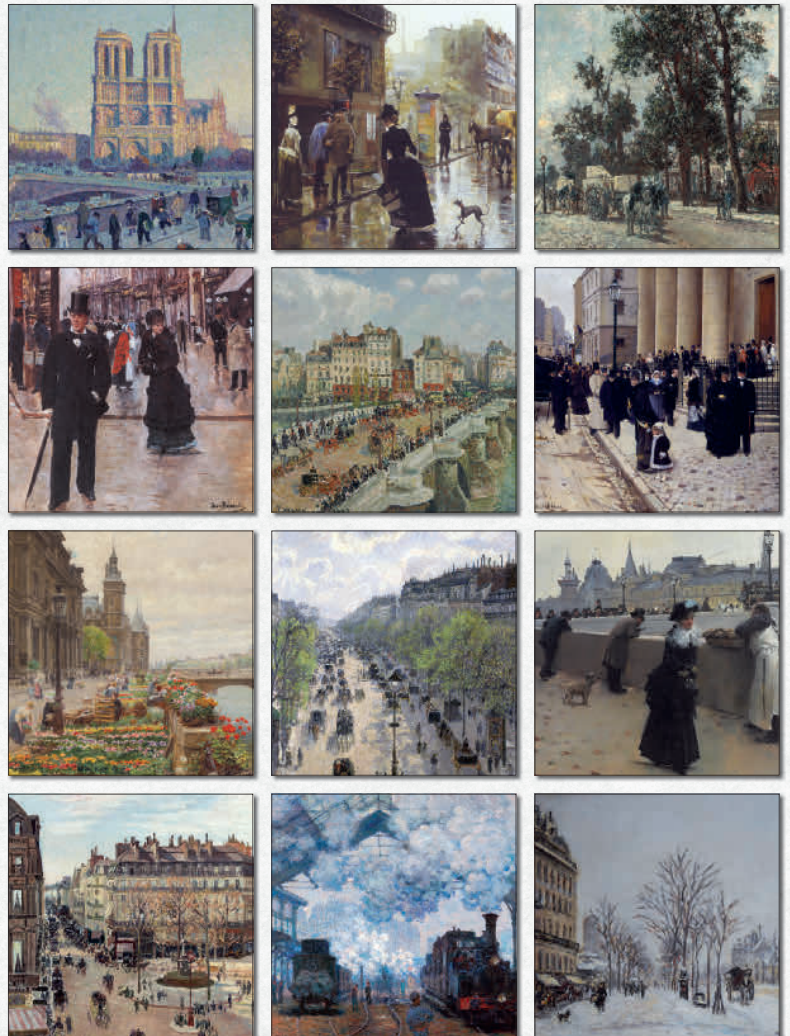

SUNDAY	MONDAY	TUESDAY	WEDNESDAY	THURSDAY	FRIDAY	SATURDAY
	1	2	3	4	5	6
7	8	9	10	11	12	13
14	15	16	17	18	19	20
21	22	23	24	25	26	27
28	29	30				

APRIL
APRIL - APRIL - APRIL - APRIL - APRIL - APRIL