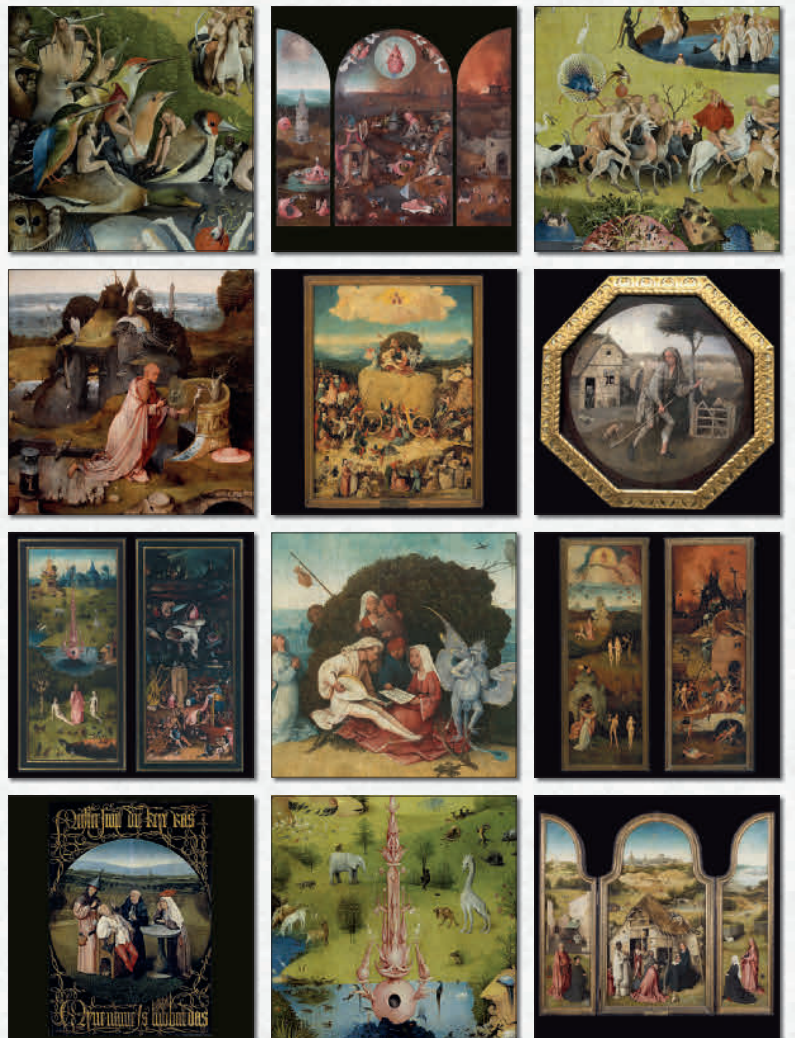

Discover the details of the masterful works of a genius without compare.

Entdecke die Details der Meisterwerke eines unvergleichlichen Genies.

ORDER NO. 240540

SUNDAY	MONDAY	TUESDAY	WEDNESDAY	THURSDAY	FRIDAY	SATURDAY
						1
	3	4	5	6	7	8
	10	11	12	13	14	15
	17	18	19	20	21	22
	24	25	26	27	28	29
						30

NOVEMBER
NOVEMBRE - NOVEMBER - NOVEMBER - NOVEMBER - NOVEMBER - NOVEMBER - NOVEMBER