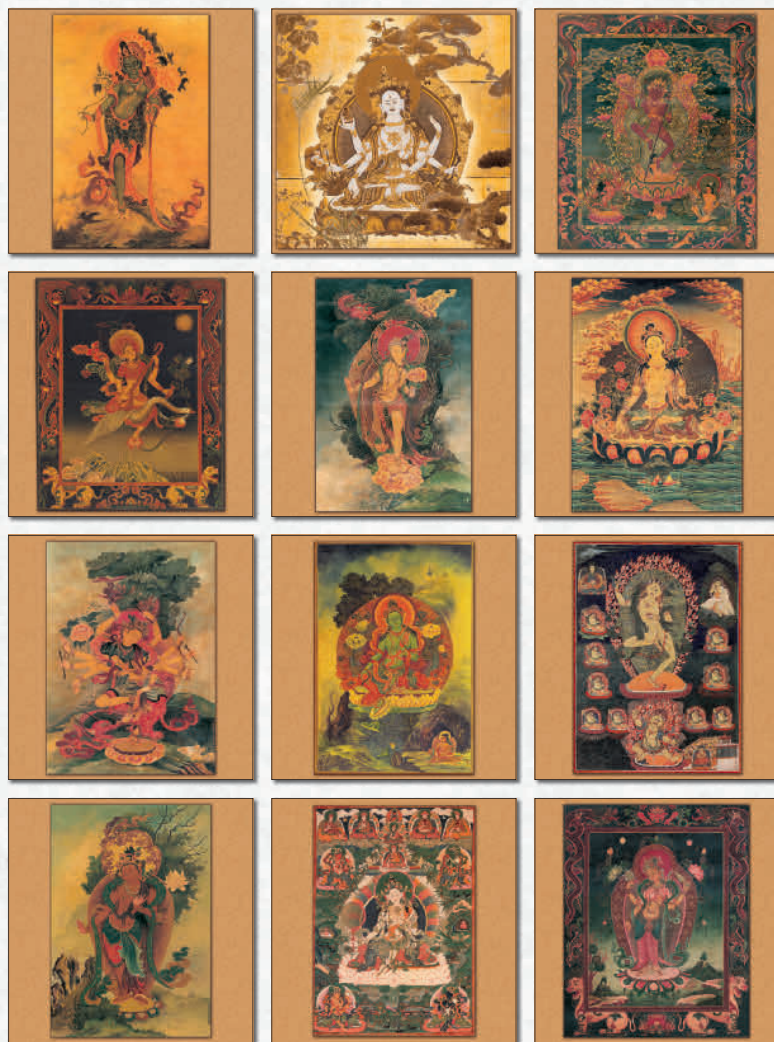

These Buddhas and deities represent the special female power of spiritual life.

Ein Pantheon weiblicher Buddhas steht für Eigenschaften einer ganz besonderen Spiritualität der Frau.

ORDER NO. 240105

FEMALE BUDDHAS
Weibliche Buddhas
Bouddhas au féminin
Mujeres Budas
Buddha femminile

The healing qualities of Buddha's teachings are expressed in mandalas, each one representing different situations in life.

Geistige Qualitäten, ausgedrückt in Mandalas, dienen der Fokussierung auf selbstheilende Kräfte.

ORDER NO. 240104

THE
HEALING
MANDALAS