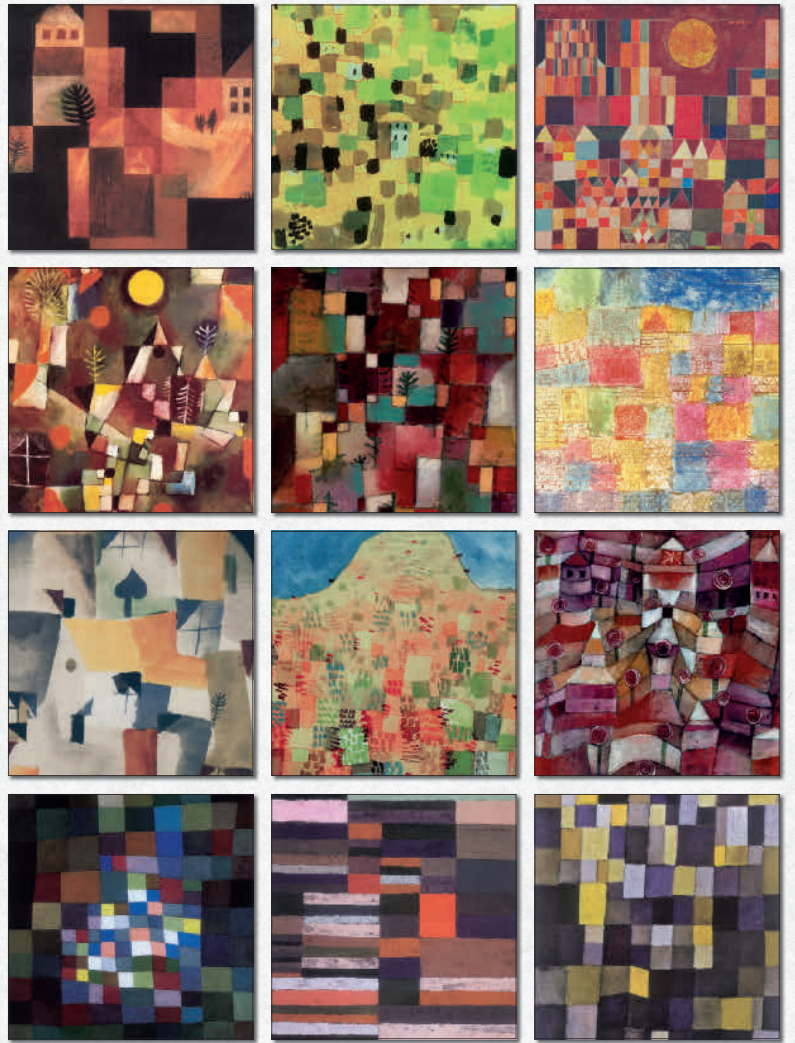

JUNE
 JUN KUN JUNE ICHIMO-KUNO-CHUWAJI TOR

9 783959 292719

ORDER NO. 240504

PAUL KLEE
Rectangular colours

9 783959 292726

ORDER NO. 240532

PAUL KLEE
Polychromatic poetry

ORDER NO. 240533