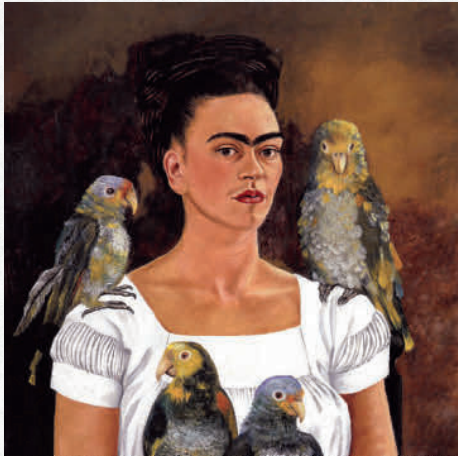

OCTOBER

All calendars shown here can be subject to change and improvement.

FRIDA
KAHLO

CALENDAR
2024

TOSHITA FINE ARTS

9 783959 292641

ORDER NO. 240502

SUNDAY	MONDAY	TUESDAY	WEDNESDAY	THURSDAY	FRIDAY	SATURDAY
		1	2	3	4	5
6	7	8	9	10	11	12
13	14	15	16	17	18	19
20	21	22	23	24	25	26
27	28	29	30	31		