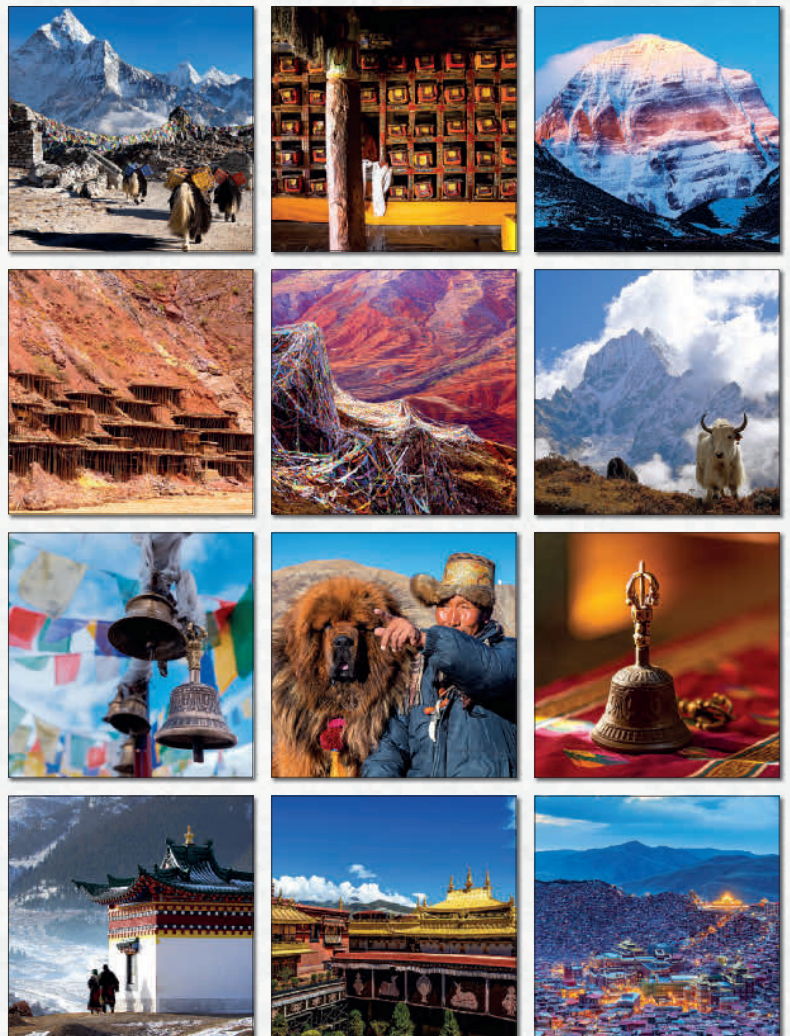

**QUOTATIONS
ZITATE**

Quotations of Tibetan Wisdom and scenic impressions from the land of snow.

Zitate aus dem reichen Schatz der tibetischen Weisheit.

ORDER NO. 240102

SUNDAY	MONDAY	TUESDAY	WEDNESDAY	THURSDAY	FRIDAY	SATURDAY
1	2	3	4	5	6	7
8	9	10	11	12	13	14
15	16	17	18	19	20	21
22	23	24	25	26	27	28
29	30	31				

SEPTEMBER
SEPTEMBER - SEPTIMBER - SEPTIMBER - SETTEMBRO - SETTEMBRE - SETTEMBRE - SETTEMBRE