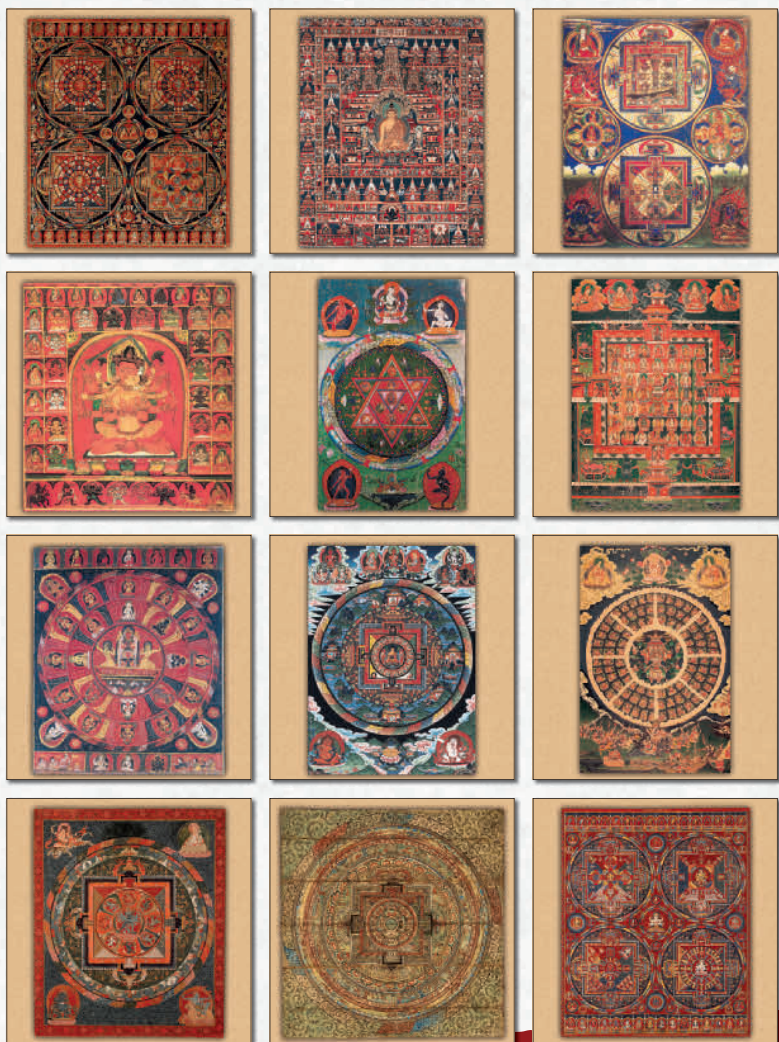

These Buddhas and deities represent the special female power of spiritual life.

Ein Pantheon weiblicher Buddhas steht für Eigenschaften einer ganz besonderen Spiritualität der Frau.

ORDER NO. 240105

FEMALE BUDDHAS
Weibliche Buddhas
Bouddhas au féminin
Mujeres Budas
Buddha femminile

The healing qualities of Buddha's teachings are expressed in mandalas, each one representing different situations in life.

Geistige Qualitäten, ausgedrückt in Mandalas, dienen der Fokussierung auf selbstheilende Kräfte.

ORDER NO. 240104

THE
HEALING
MANDALAS