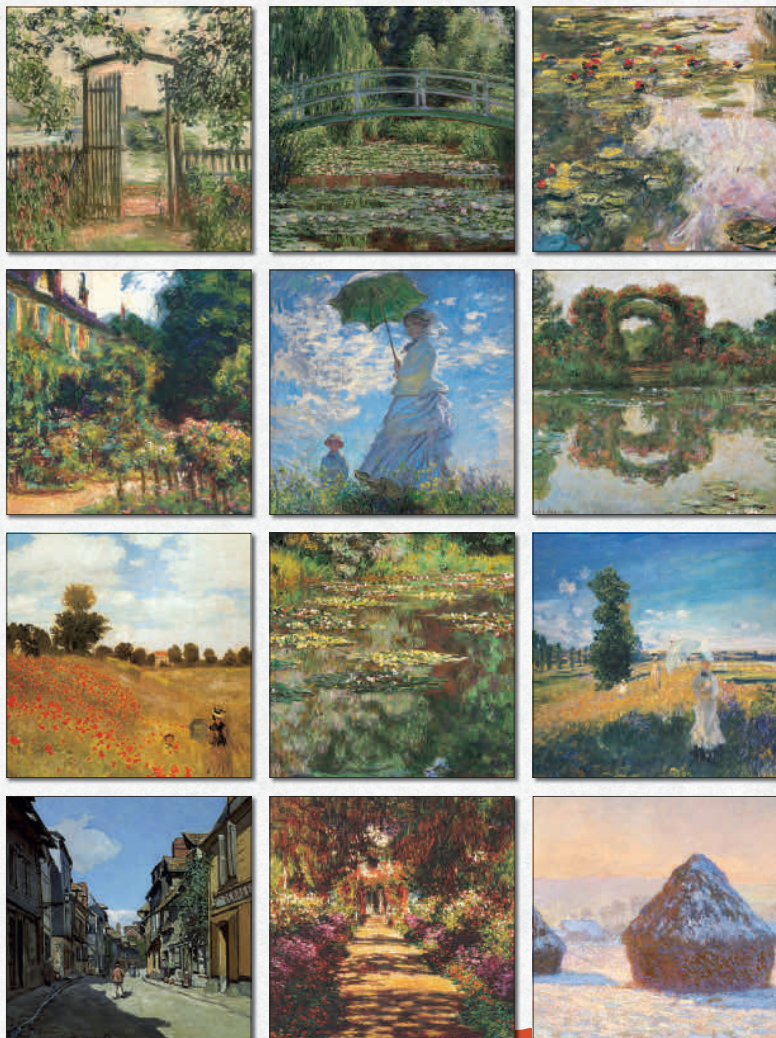

AUGUST
AUGUST AUGUST AUGUST AUGUST AUGUST AUGUST AUGUST

EXPRESSIO-/ IMPRESSIONISM

30 x 30 cm / 11,8 x 11,8 inch

ORDER NO. 240538

SUNDAY	MONDAY	TUESDAY	WEDNESDAY	THURSDAY	FRIDAY	SATURDAY
DOMENICA	LUNEDÌ	MARTEDÌ	MERCOLEDÌ	GIOVEDÌ	VENERDÌ	SABATO
						1
2	3	4	5	6	7	8
9	10	11	12	13	14	15
16	17	18	19	20	21	22
23	24	25	26	27	28	29
30						

JUNE
KUN KUN JUNE ILLUSTRATION MONO-COLOR 100%

ORDER NO. 240507

CLAUDE MONET
A Walk in the Country
Eine Landpartie
Une Promenade

ORDER NO. 240506

CLAUDE MONET

ORDER NO. 240524

SUNDAY	MONDAY	TUESDAY	WEDNESDAY	THURSDAY	FRIDAY	SATURDAY
1	2	3	4	5	6	7
8	9	10	11	12	13	14
15	16	17	18	19	20	21
22	23	24	25	26	27	28
29	30	31				

MARCH

MONDAY TUESDAY WEDNESDAY THURSDAY FRIDAY SATURDAY SUNDAY

Spanish painter born in 1863 in Valencia. Most of his works are suffused in and radiate out, the bright sunlight of his Spanish homeland.

Spanischer Maler, geboren 1863 in Valencia. Seine lichtdurchflutete Intensität und intime Szenerie sind typisch für den Impressionismus Spaniens.