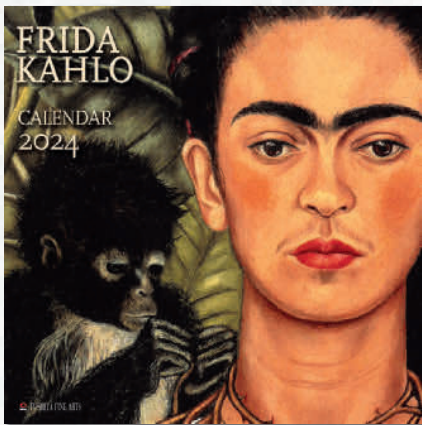

most extensive 30 x 30cm

MUSEUM FINE ARTS COLLECTION WORLDWIDE