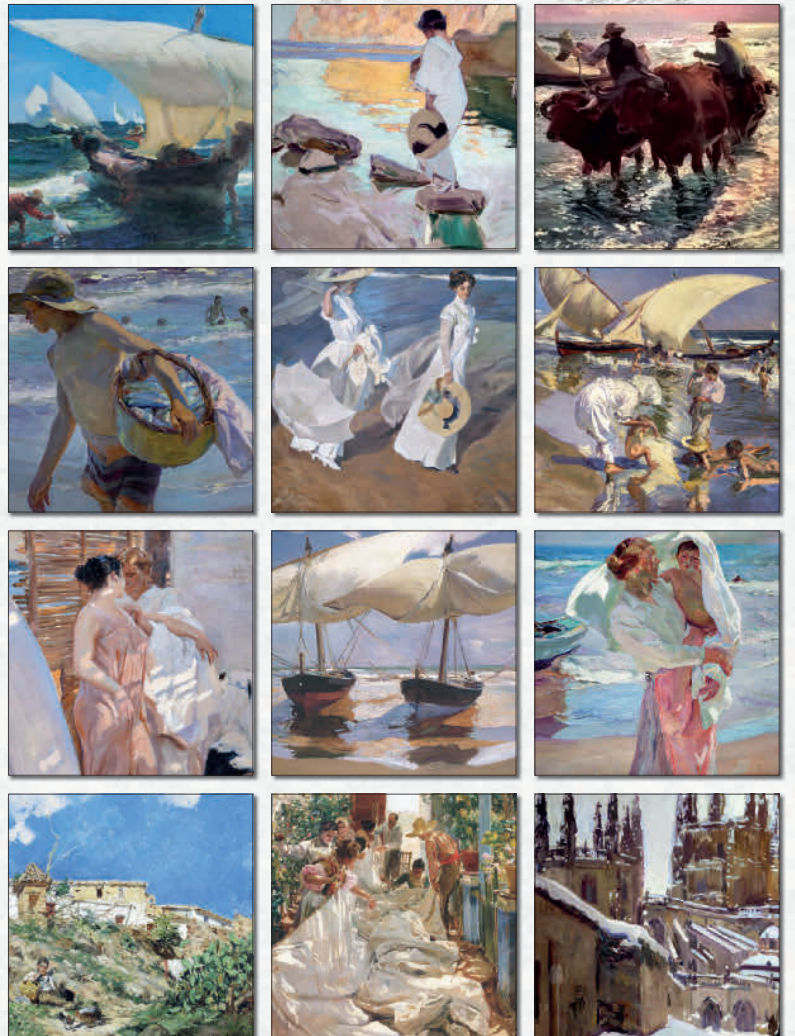

SUNDAY	MONDAY	TUESDAY	WEDNESDAY	THURSDAY	FRIDAY	SATURDAY
1	2	3	4	5	6	7
8	9	10	11	12	13	14
15	16	17	18	19	20	21
22	23	24	25	26	27	28
29	30	31				

SEPTEMBER