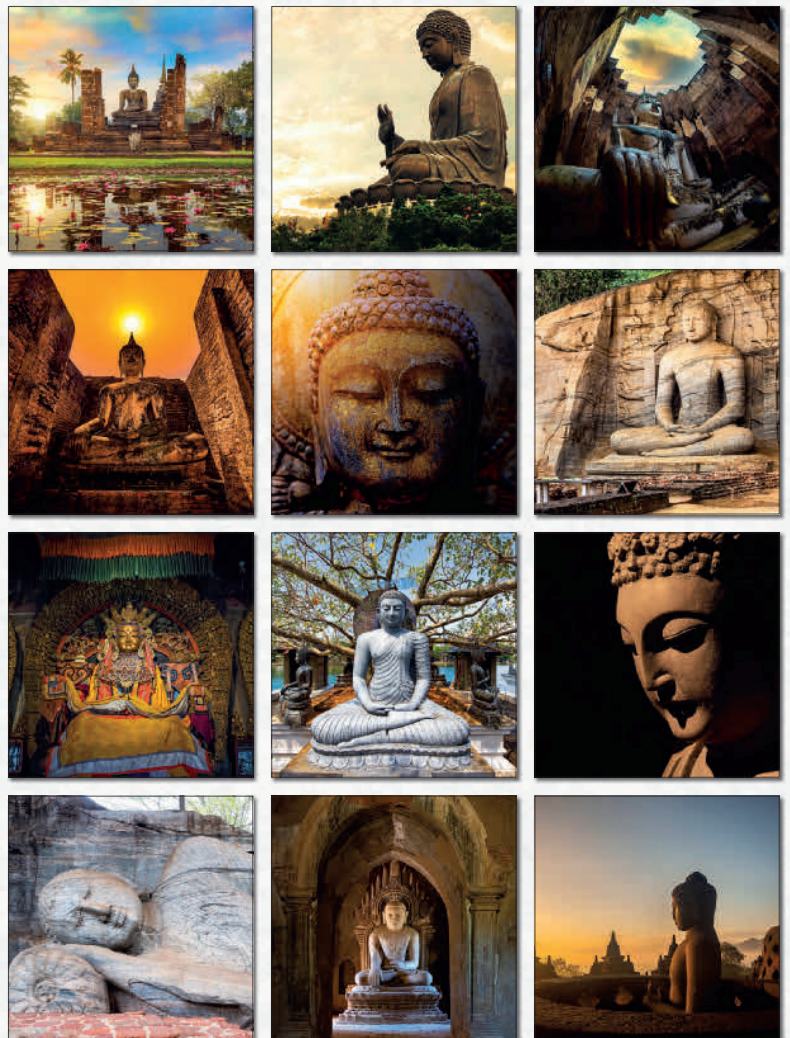

QUOTATIONS
ZITATE

ORDER NO. 240101

SUNDAY	MONDAY	TUESDAY	WEDNESDAY	THURSDAY	FRIDAY	SATURDAY
1	2	3	4	5	6	7
8	9	10	11	12	13	14
15	16	17	18	19	20	21
22	23	24	25	26	27	28
29	30	31				

SEPTEMBER